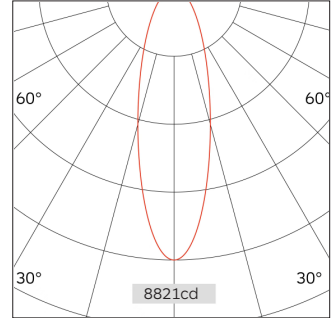

## AXORA | VECTOR Series LED Recessed Downlight

Light Distribution	AX-DL-VE-32W-075
Colour Temperature	2700/3000/3500/4000K
Colour Rendition Index	CRI 90
Optics	Lens
Beam Angle	32D/40D/48D/58D
Cut Out	75mm
Connected Load	32W
Luminous Flux Of The Luminaire	3653lm
Luminaire Efficacy	114.16lm/W
Colour Deviation	SDCM < 5
Light Source	LED
LED Type	COB
Dimming Method	Triac/0-10V/ Dali
Cover Material	Aluminum
Body Material	Aluminum
IP Rating	IP20
Housing Colour	Sandy White/ Sandy Black
Weight	0.7Kg
Technical Region	220-240V 50/60Hz

Light Beam Table		
h(m)	E(lx)	D(m)
		32°
1.0	8821.25	0.58
2.0	2205.31	1.15
3.0	980.14	1.73
4.0	551.33	2.30
5.0	352.85	2.88

Widely used in star hotels, high-end clubs, homes, offices and stores, Large shopping malls, chain stores and so on.