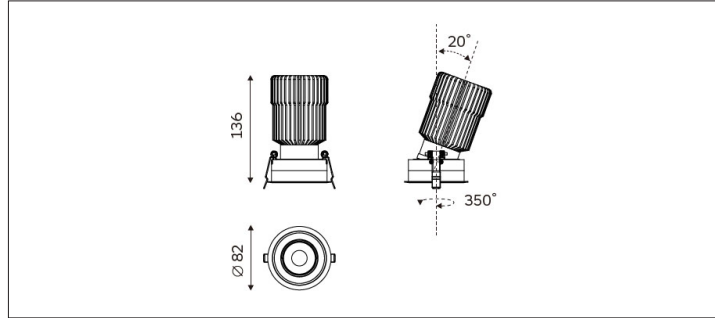

## AXORA | VECTOR Series LED Recessed Downlight

Light Distribution	AX-DL-VE-32W-075
Colour Temperature	2700/3000/3500/4000K
Colour Rendition Index	CRI 90
Optics	Lens
Beam Angle	32D/40D/48D/58D
Cut Out	75mm
Connected Load	32W
Luminous Flux Of The Luminaire	3653lm
Luminaire Efficacy	114.16lm/W
Colour Deviation	SDCM < 5
Light Source	LED
LED Type	COB
Dimming Method	Triac/0-10V/ Dali
Cover Material	Aluminum
Body Material	Aluminum
IP Rating	IP20
Housing Colour	Sandy White/ Sandy Black
Weight	0.7Kg
Technical Region	220-240V 50/60Hz

Light Beam Table		
h(m)	E(lx)	D(m)
		32°
1.0	8821.25	0.58
2.0	2205.31	1.15
3.0	980.14	1.73
4.0	551.33	2.30
5.0	352.85	2.88

Widely used in star hotels, high-end clubs, homes, offices and stores, Large shopping malls, chain stores and so on.